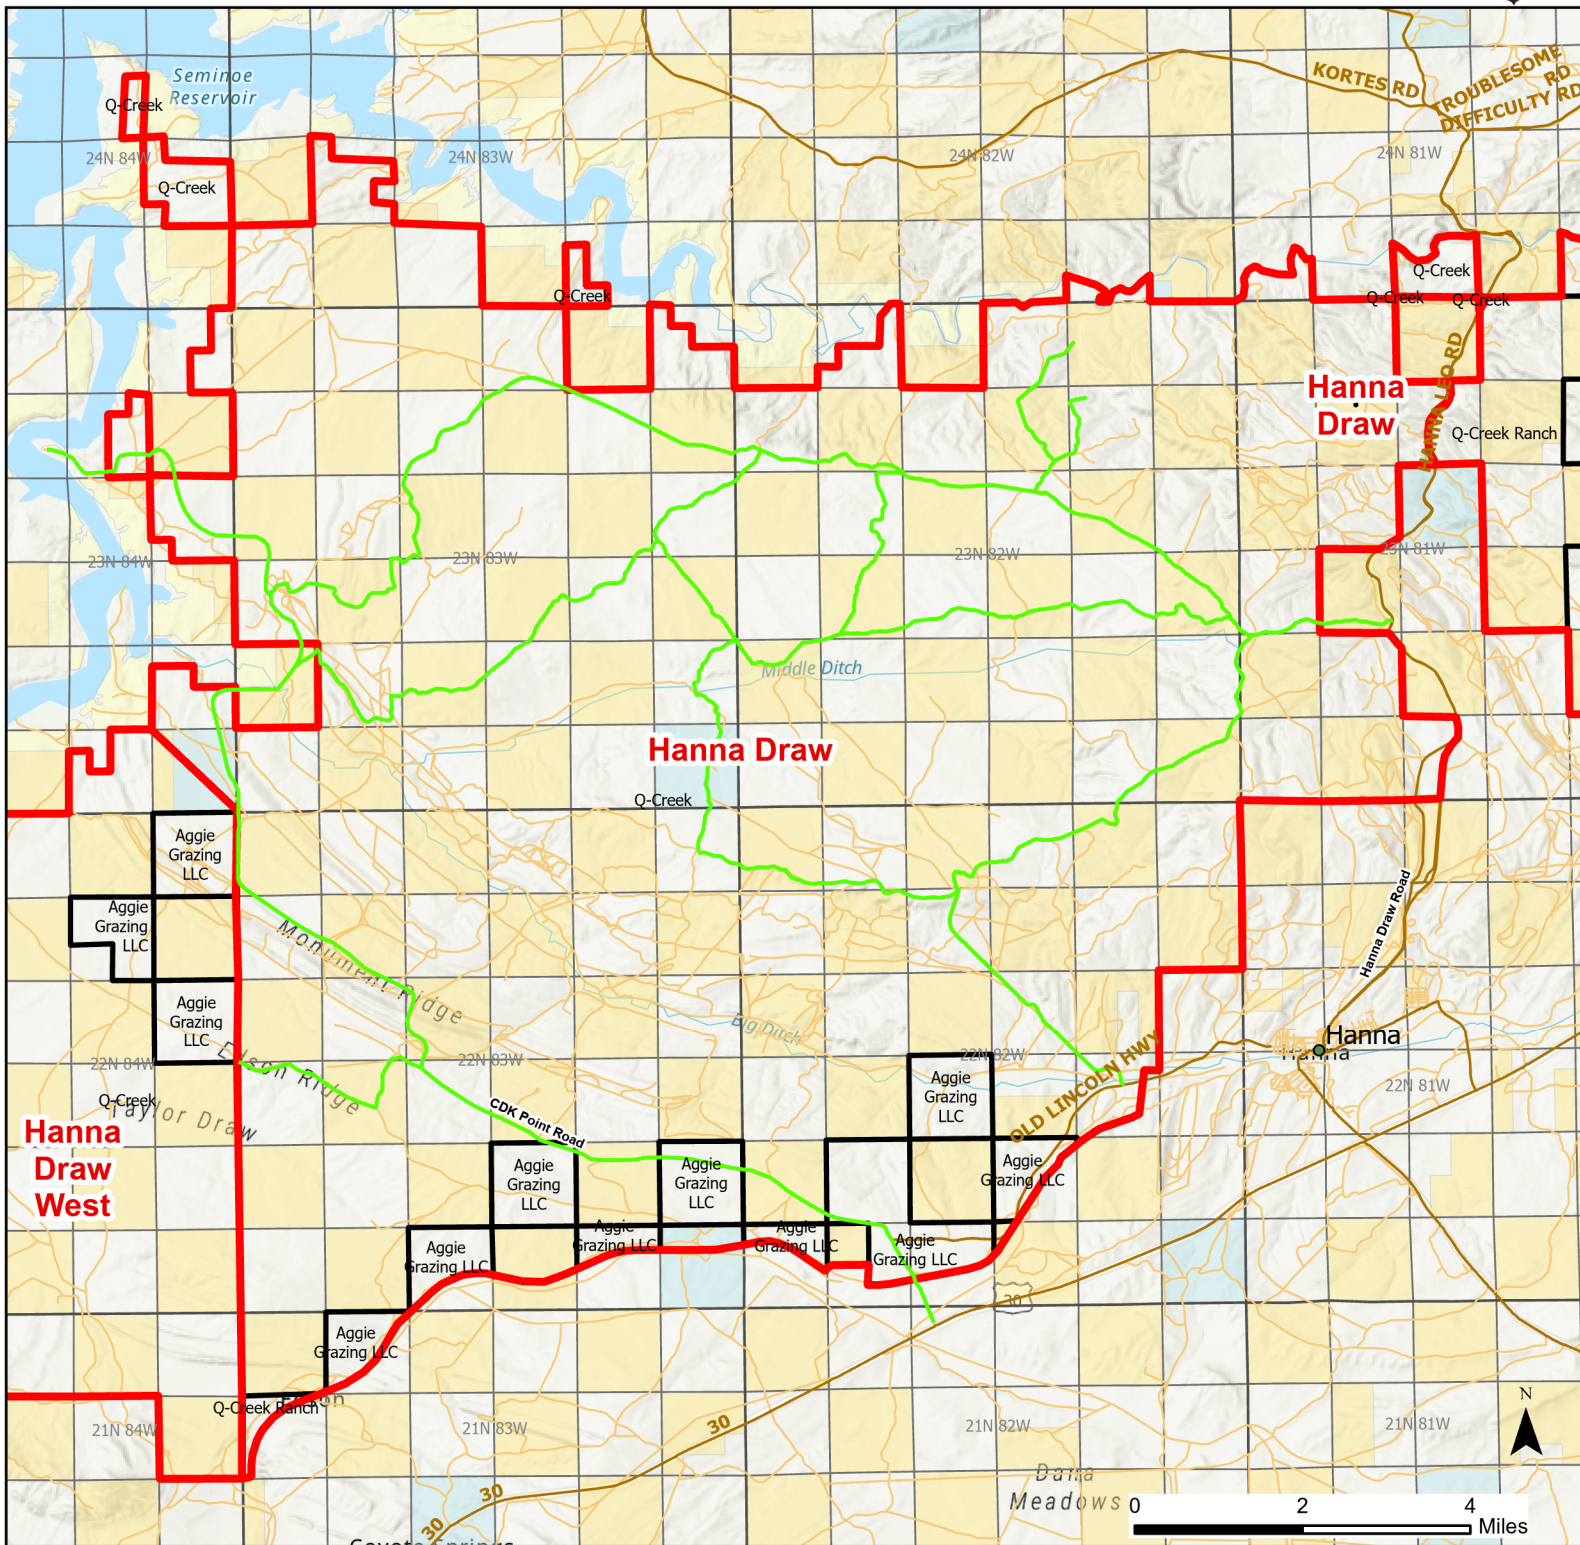

Hanna Draw Hunter Management Area

2023 Hunt Season

Parking	Closed Road	Boundary	Limited Range Weapons and Archery	State
Coupon Box	Roads	County Boundaries	Archery Only	DOD
Road Closed	HMA Ownership	Other	CLOSED	BLM
Open Road				Wyoming Game & Fish Dept.
Special Conditions Apply				Forest Service
				Private

Species allowed to hunt: Antelope, Antlerless Elk

See Ranch Rules for More Information and Restrictions

Hunter Management Area rules apply only to those lands enrolled in the HMA.

This map is for visual use, assistance and general location only, does not represent a survey, and is not to be used for legal conveyance. Hunt Area boundaries are approximate, consult Game and Fish Hunting Regulations for descriptions and restrictions. Access to these private lands for any commercial activity must be gained by contacting the individual landowner(s) directly.